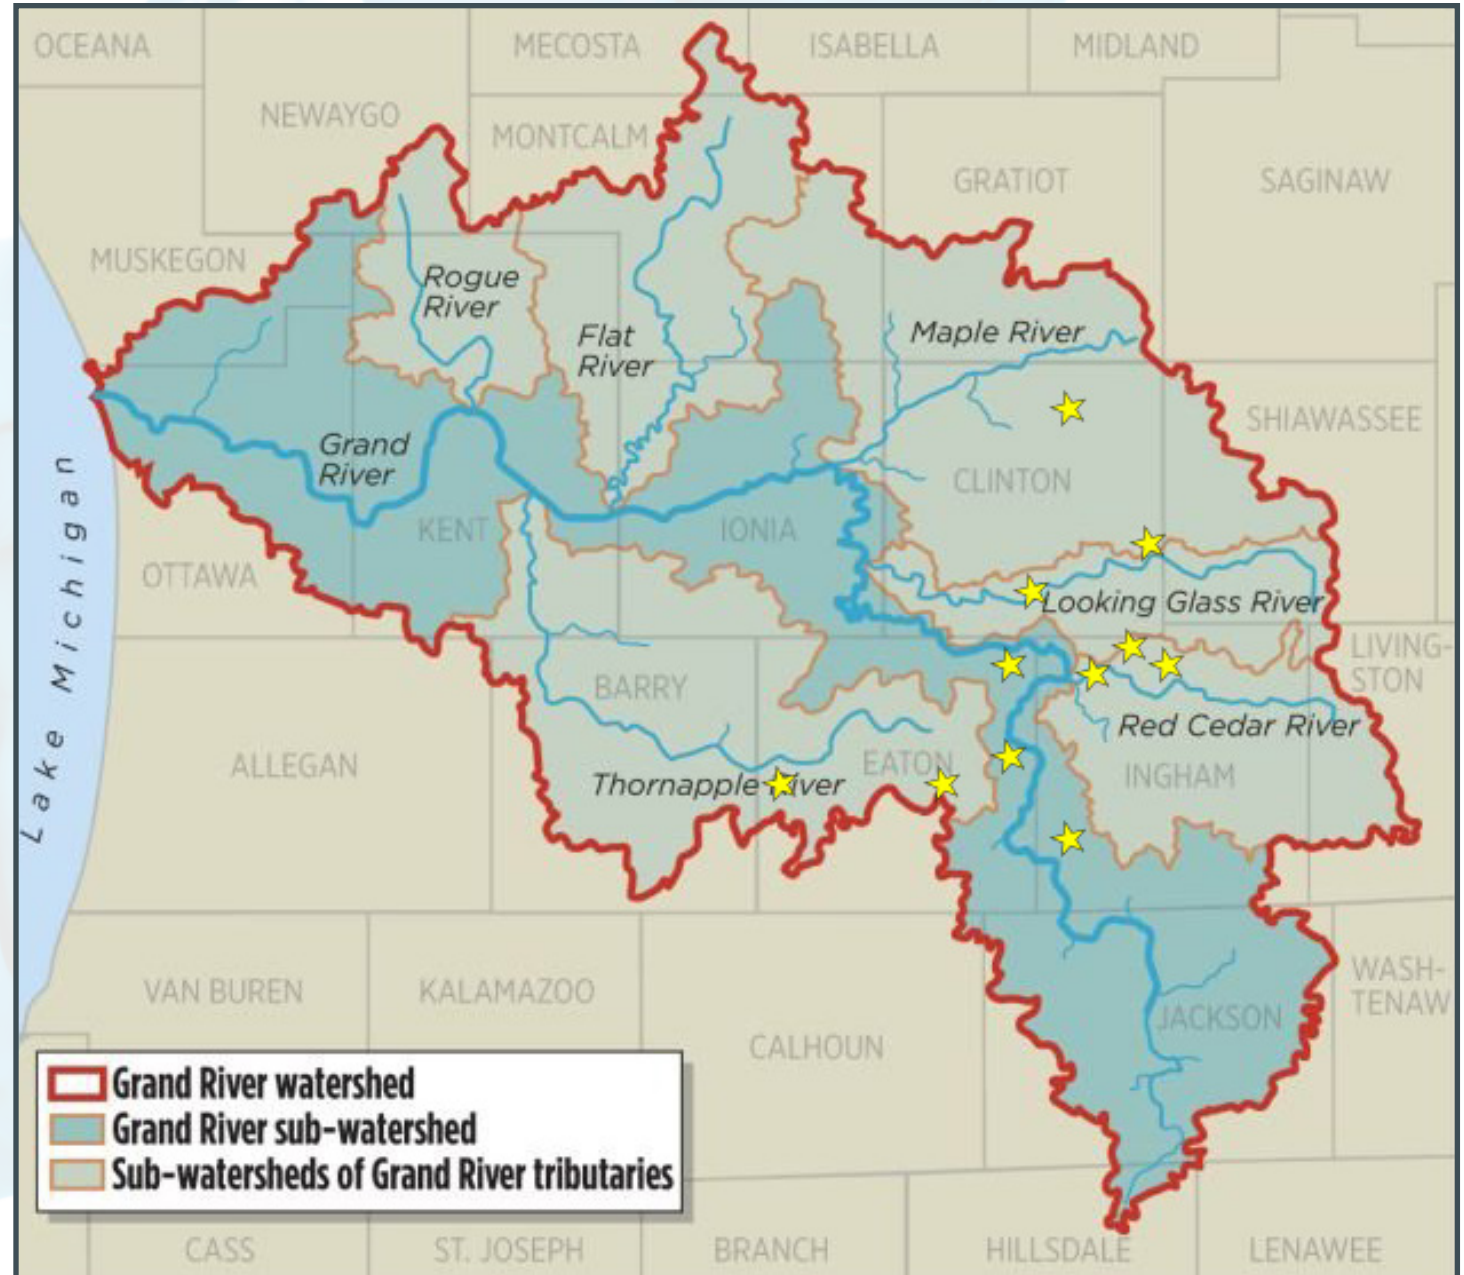

Off-Leash Dog Parks

Soldan Dog Park (at Hawk Island)
1601 E Cavanaugh Rd, Lansing, MI

Northern Tail Dog Park
6400 Abbot Rd, East Lansing, MI

DeWitt Dog Park
3577 W. Herbison Rd, DeWitt

Dog Friendly Parks

Lake Lansing Park North
6260 E. Lake Drive, Haslett

Sleepy Hollow State Park
7835 E. Price Road, Lainsburg

Adado Riverfront Park
501 N. Grand Avenue, Lansing

Lansing River Trail
300 N. Grand Avenue, Lansing

Woldumar Nature Center
5739 Old Lansing Road, Lansing

McMamara Canoe Landing
6450 W Columbia Rd, Mason, MI

Burchfield Park
881 Grovenburg Rd, Holt, MI

Crandell Park
3425 E. Clinton Trail, Charlotte, MI

Fitzgerald Park
133 Fitzgerald Park Drive, Grand Ledge, MI

Lincoln Brick Park
13991 Tallman Road, Grand Ledge MI

Keehne Environmental Area
245 S. Williams, Bellevue, MI 49201

Paul Henry-Thornapple Trail
Mason Road Trail Head,
Vermontville,MI

Motz County Park
4630 N. Dewitt Road, St Johns, MI

Clinton Lakes County Park
4665 N. Dewitt Road, St Johns, MI

All runoff in the Grand River Watershed (below) eventually makes its way into the Grand River and Lake Michigan. It doesn't matter if your dog lives miles from a stream or river; its waste can impact water quality close to home, further downstream, and in the Great Lakes!

The tri-county area has many dog friendly parks! Visit them responsibly!