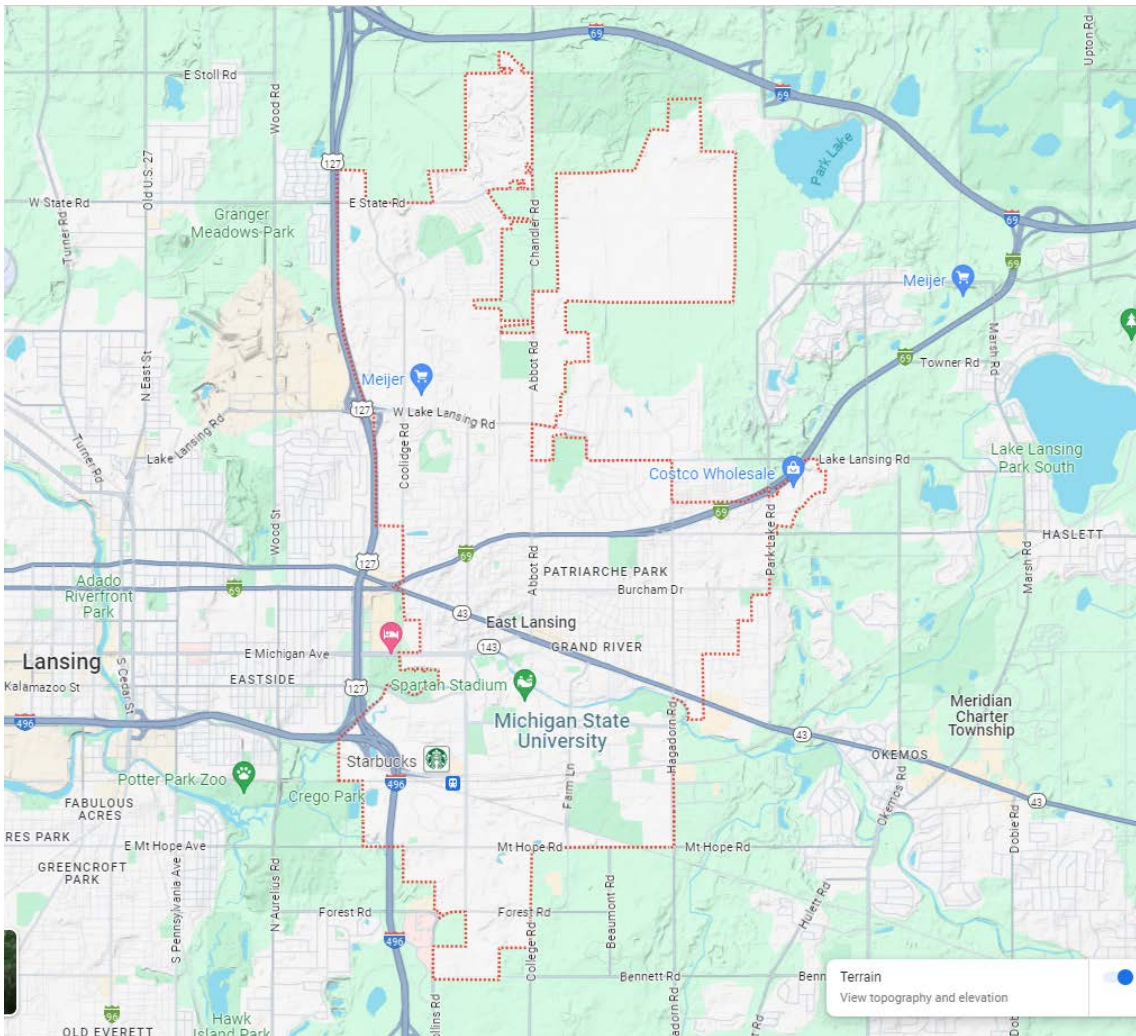

Understanding your local Watershed

What is a Watershed?

Above is a map of our area, this map includes Crandell lake as well as other bodies of water in the Charlotte area as well as the flow lines of said waterbodies. The Battlecreek river is marked in purple above, running through Charlotte and connecting to Crandell lake

Draw the watershed lines around the Battler Creek river.

How are the boundaries of a watershed determined?

Political determinations (county lines, state lines, etc.)

The elevation of the surrounding area

The size of the river

Where does the water in the Battle Creek river flow?

What do you know about a neighboring watershed?